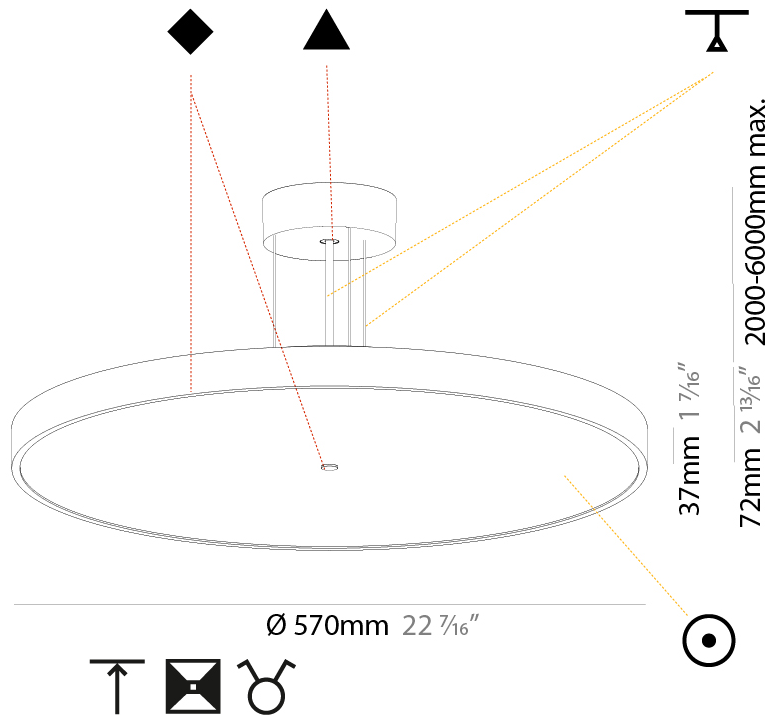

GENERAL

Series: Sign Diva
Subseries: Sign Diva
Brand: Prolicht
Division: Architectural
Mounting Type: Suspension
Mounting Location: Ceiling
Subcategory: Pendant

PHYSICAL

Shape: Round
Diameter (mm): 570
Diameter (in): 22 ⁷/₁₆"
Height (mm): 72
Height (in): 2 ¹³/₁₆"
Max. Overall Height (mm): 6072
Max. Overall Height (in): 239 ⁷/₁₆"
Light Distribution: Direct / Indirect
Weight (kg): 8.548
Weight (lbs): 18.85
Diffuser: PMMA - Opal / Micro-Prism / Sparkling Secret / Vintage Industrial with Shine Ring
Fixture Finish: SSR / BKV / CWI / CRY / HAB / UFT / ITA / RUA / FTG / MYG / LOD / PUS / FRO / FUP / KIA / POP / BLS / SPG / MEY / GOH / GUM / CHC / COM / ABZ / JAG / OBR / MOS / ROR
Fixture Material: Extruded Aluminum / Steel
Cable Details: 2000mm or 6000mm Transparent Cable

ELECTRICAL

Lamp Type: LED (Zhaga Standard)
Input Wattage (W): 80.3
Total Output Wattage (W): 53 / 18
Dimming: Tri-Mode (Non-Dimming and Phase Dimming (120Vac only) and 0-10V Dimming)
Driver Included: Yes
Driver Location: Integrated
Driver Type: Constant Current - Universal
Driver Class: Class 2
Input Voltage (V): 120 - 277
Constant Current (MA): 350

LED

Color Temperature (°K): 2700 / 3000 / 3500 / 4000
Max. Delivered Lumen (lm): 6110 / 7650 / 7801 / 7960
CRI: >90 CRI
Lamp Life (hrs): 50000

OPTICAL

RATINGS AND CERTIFICATIONS

Certified By: Certified for North American Standards
IP rating: IP20

PROJECT _____
TYPE _____
SPECIFIER _____
QUANTITY _____
DATE _____

A